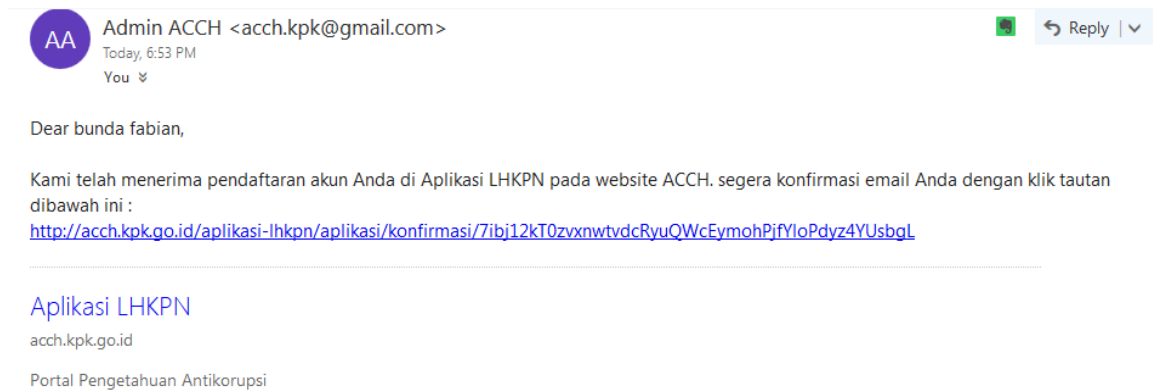

7. Segera klik tautan yang dikirimkan ke email/surel anda.

8. Apabila telah terkonfirmasi, anda menggunakan email dan password tersebut untuk mencoba log in kembali untuk melihat detail pengumuman yang anda inginkan.

---ver. Mei 2017---