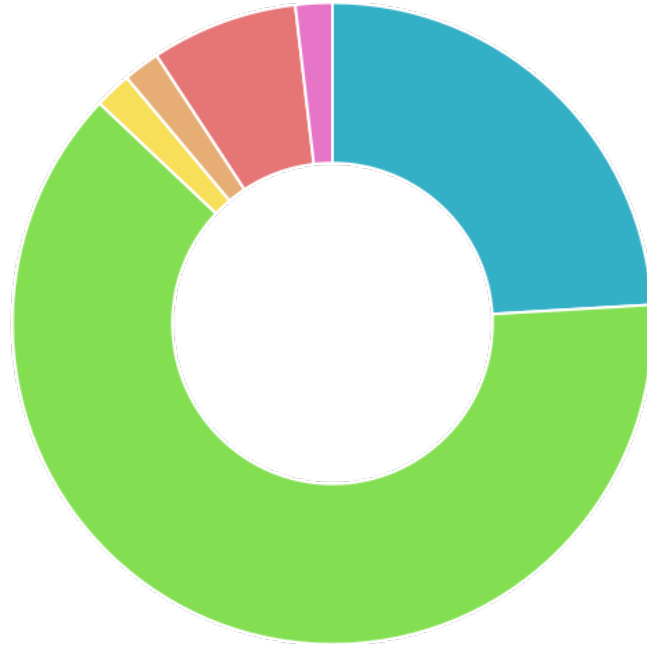

Darimana Anda Mengakses Website Kami?

	Rumah	Kantor	Kampus	Warnet	Hp/Internet Mobile	Lainnya	Standard Deviation	Responses
All Data	26 (24.07%)	68 (62.96%)	2 (1.85%)	2 (1.85%)	8 (7.41%)	2 (1.85%)	23.92	108