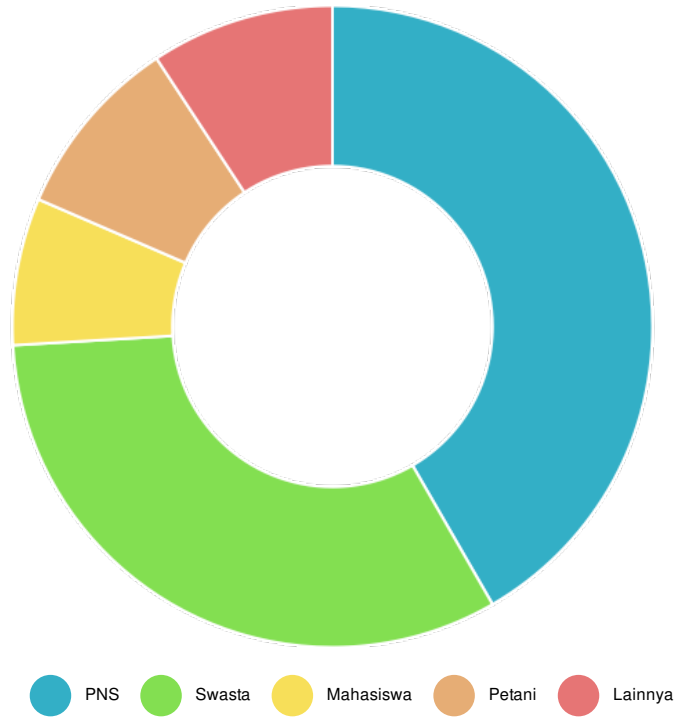

Pekerjaan

	PNS	Swasta	Mahasiswa	Petani	Lainnya	Standard Deviation	Responses
All Data	45 (41.67%)	35 (32.41%)	8 (7.41%)	10 (9.26%)	10 (9.26%)	15.37	108

Latar Belakang Pendidikan

	SD	SMP	SMU	S1	S2	S3	Standard Deviation	Responses
All Data	1 (0.93%)	0 (0%)	25 (23.15%)	68 (62.96%)	13 (12.04%)	1 (0.93%)	24.07	108