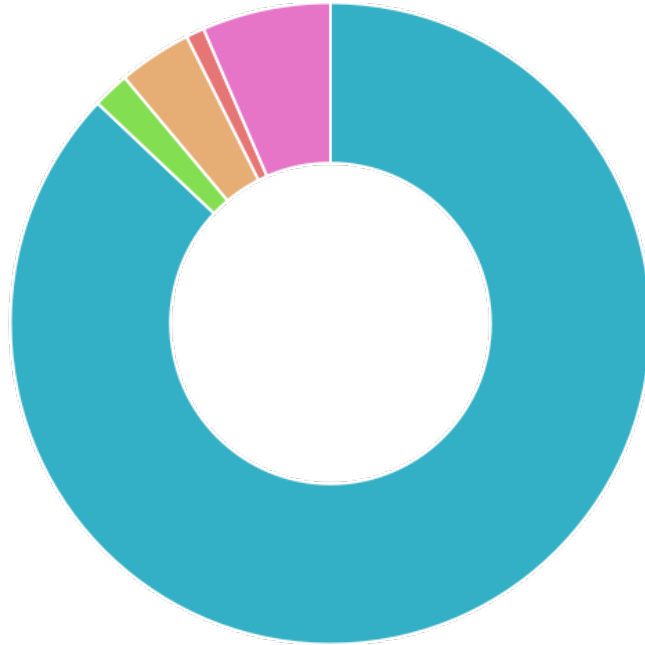

Darimana Anda Mendapat Informasi Mengenai Website Kami

	Internet	Surat Kabar	Iklan	Teman	Keluarga	Lainnya	Standard Deviation	Responses
All Data	94 (87.04%)	2 (1.85%)	0 (0%)	4 (3.7%)	1 (0.93%)	7 (6.48%)	34.06	108