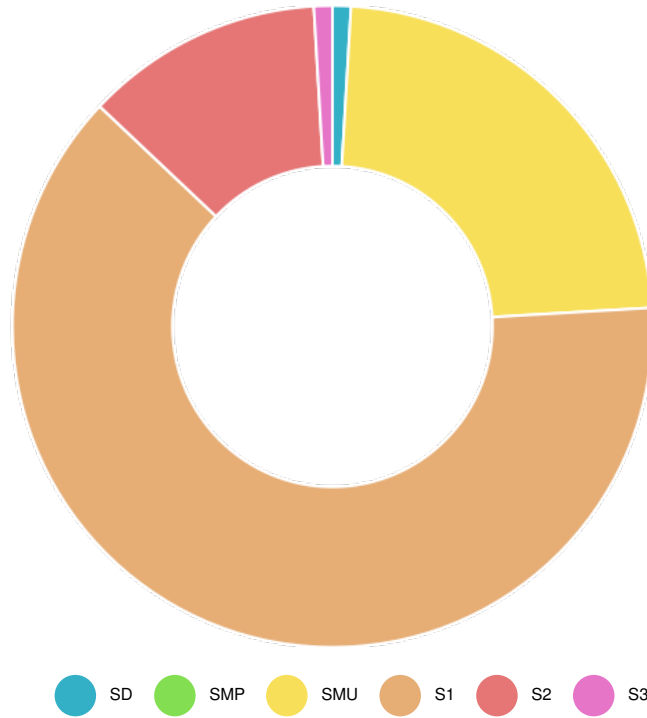

Pekerjaan

	PNS	Swasta	Mahasiswa	Petani	Lainnya	Standard Deviation	Responses
All Data	45 (41.67%)	35 (32.41%)	8 (7.41%)	10 (9.26%)	10 (9.26%)	15.37	108

Latar Belakang Pendidikan

	SD	SMP	SMU	S1	S2	S3	Standard Deviation	Responses
All Data	1 (0.93%)	0 (0%)	25 (23.15%)	68 (62.96%)	13 (12.04%)	1 (0.93%)	24.07	108