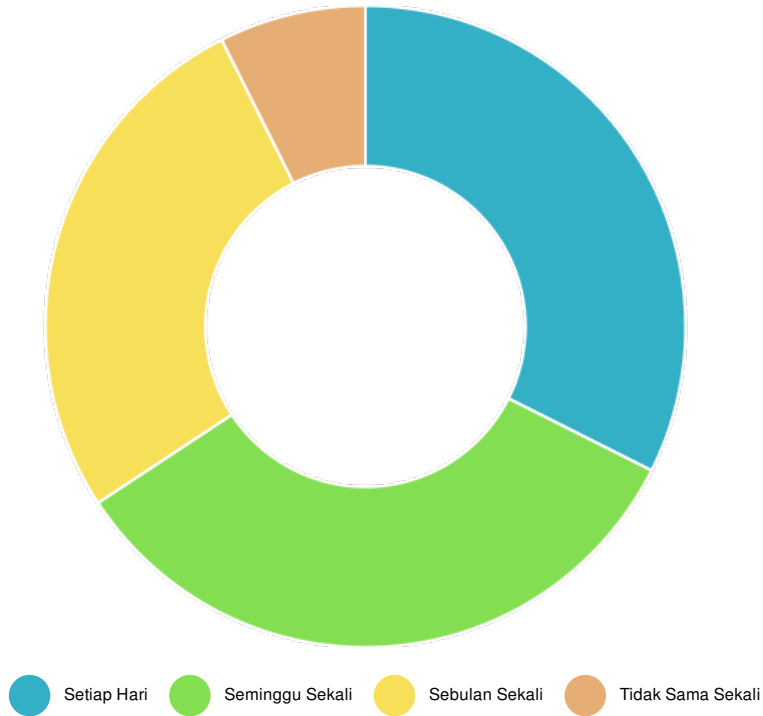

Seberapa Sering Anda Mengakses Website Kami?

	Setiap Hari	Seminggu Sekali	Sebulan Sekali	Tidak Sama Sekali	Standard Deviation	Responses
All Data	35 (32.41%)	36 (33.33%)	29 (26.85%)	8 (7.41%)	11.29	108